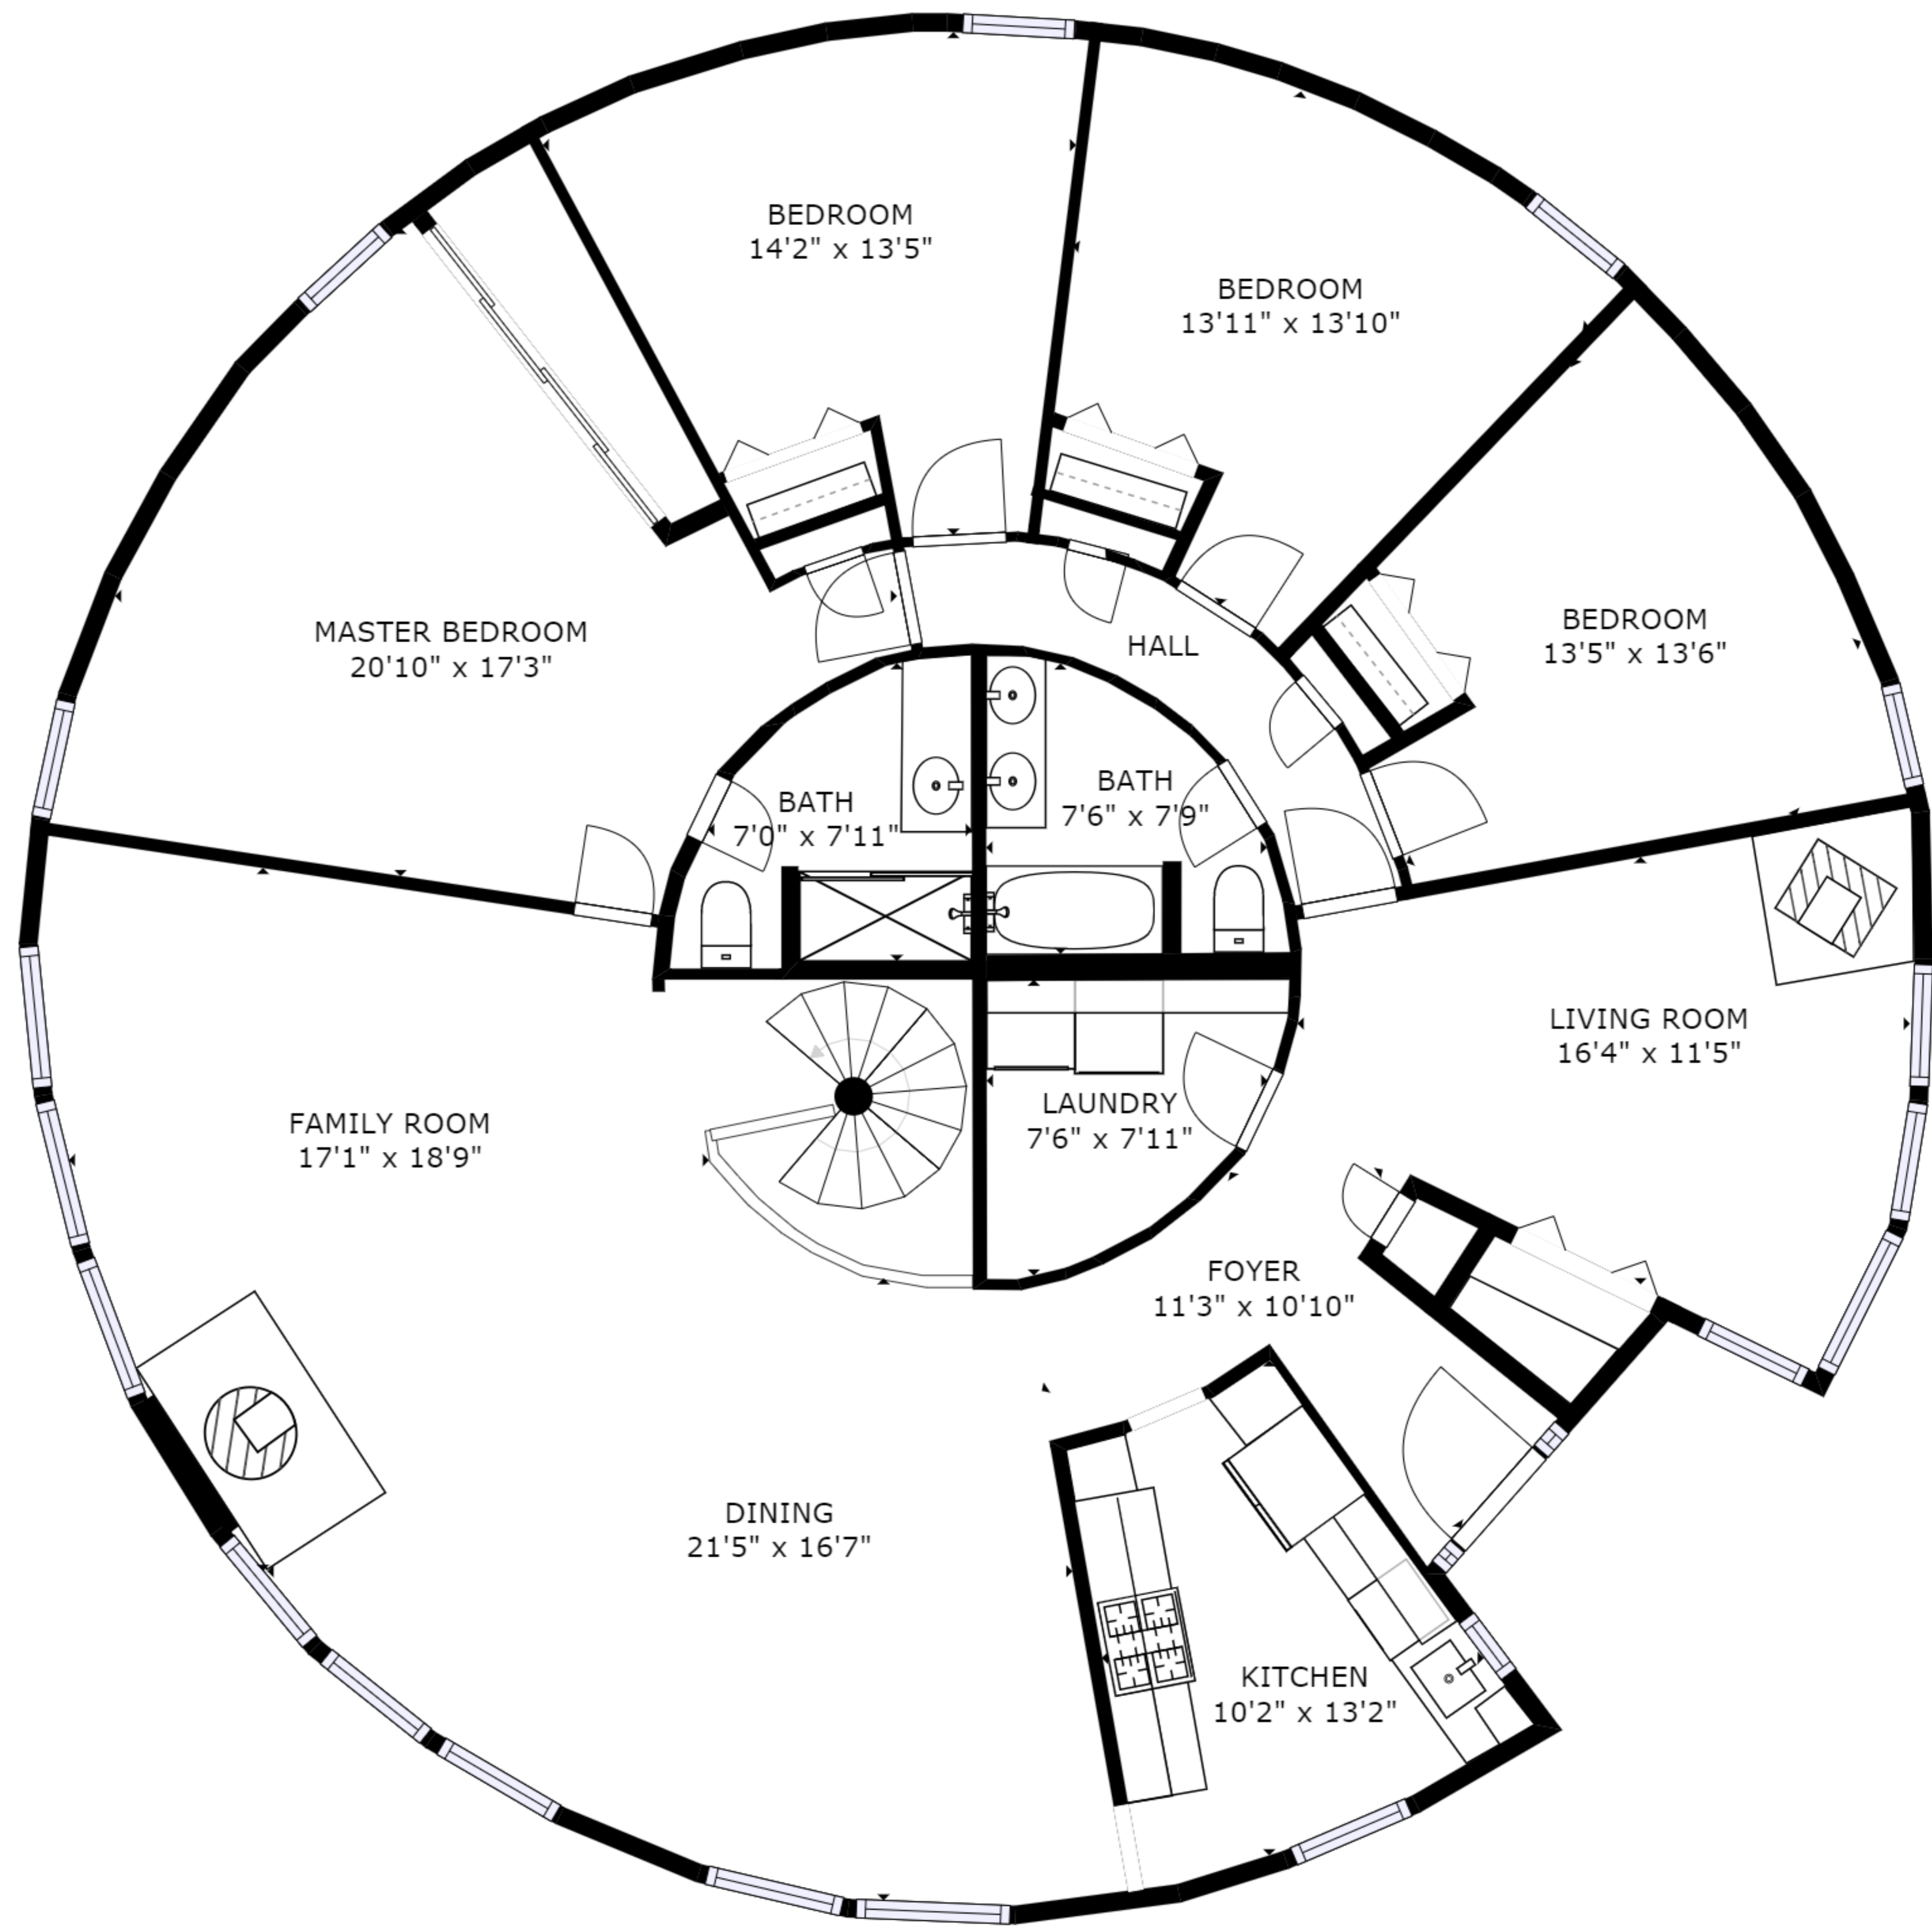

FLOOR 2

FLOOR 1

FLOOR 3

GROSS INTERNAL AREA
 FLOOR 1: 192 sq ft, FLOOR 2: 202 sq ft
 FLOOR 3: 1897 sq ft
 TOTAL: 2291 sq ft

SIZES AND DIMENSIONS ARE APPROXIMATE, ACTUAL MAY VARY.